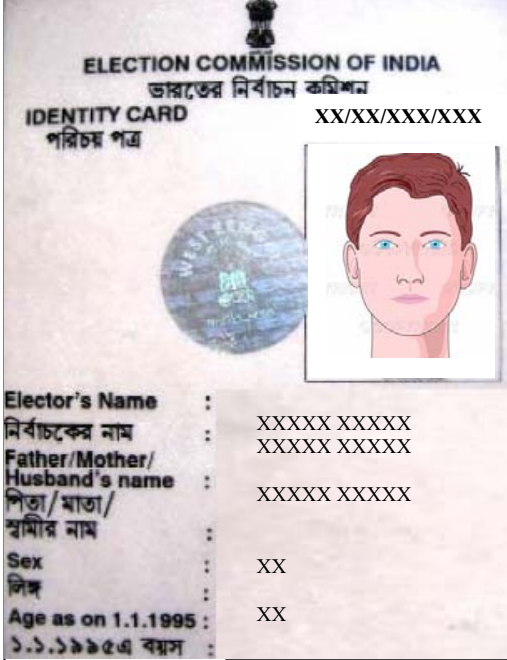

## Know Your Electoral Details

# 94336 33333

*SMS your Voter Identity Card Number to 94336 33333 and know your electoral details i.e. Number & Name of Assembly Constituency, Part Number & details of the Polling Booth.*

*\*Conditions Apply*